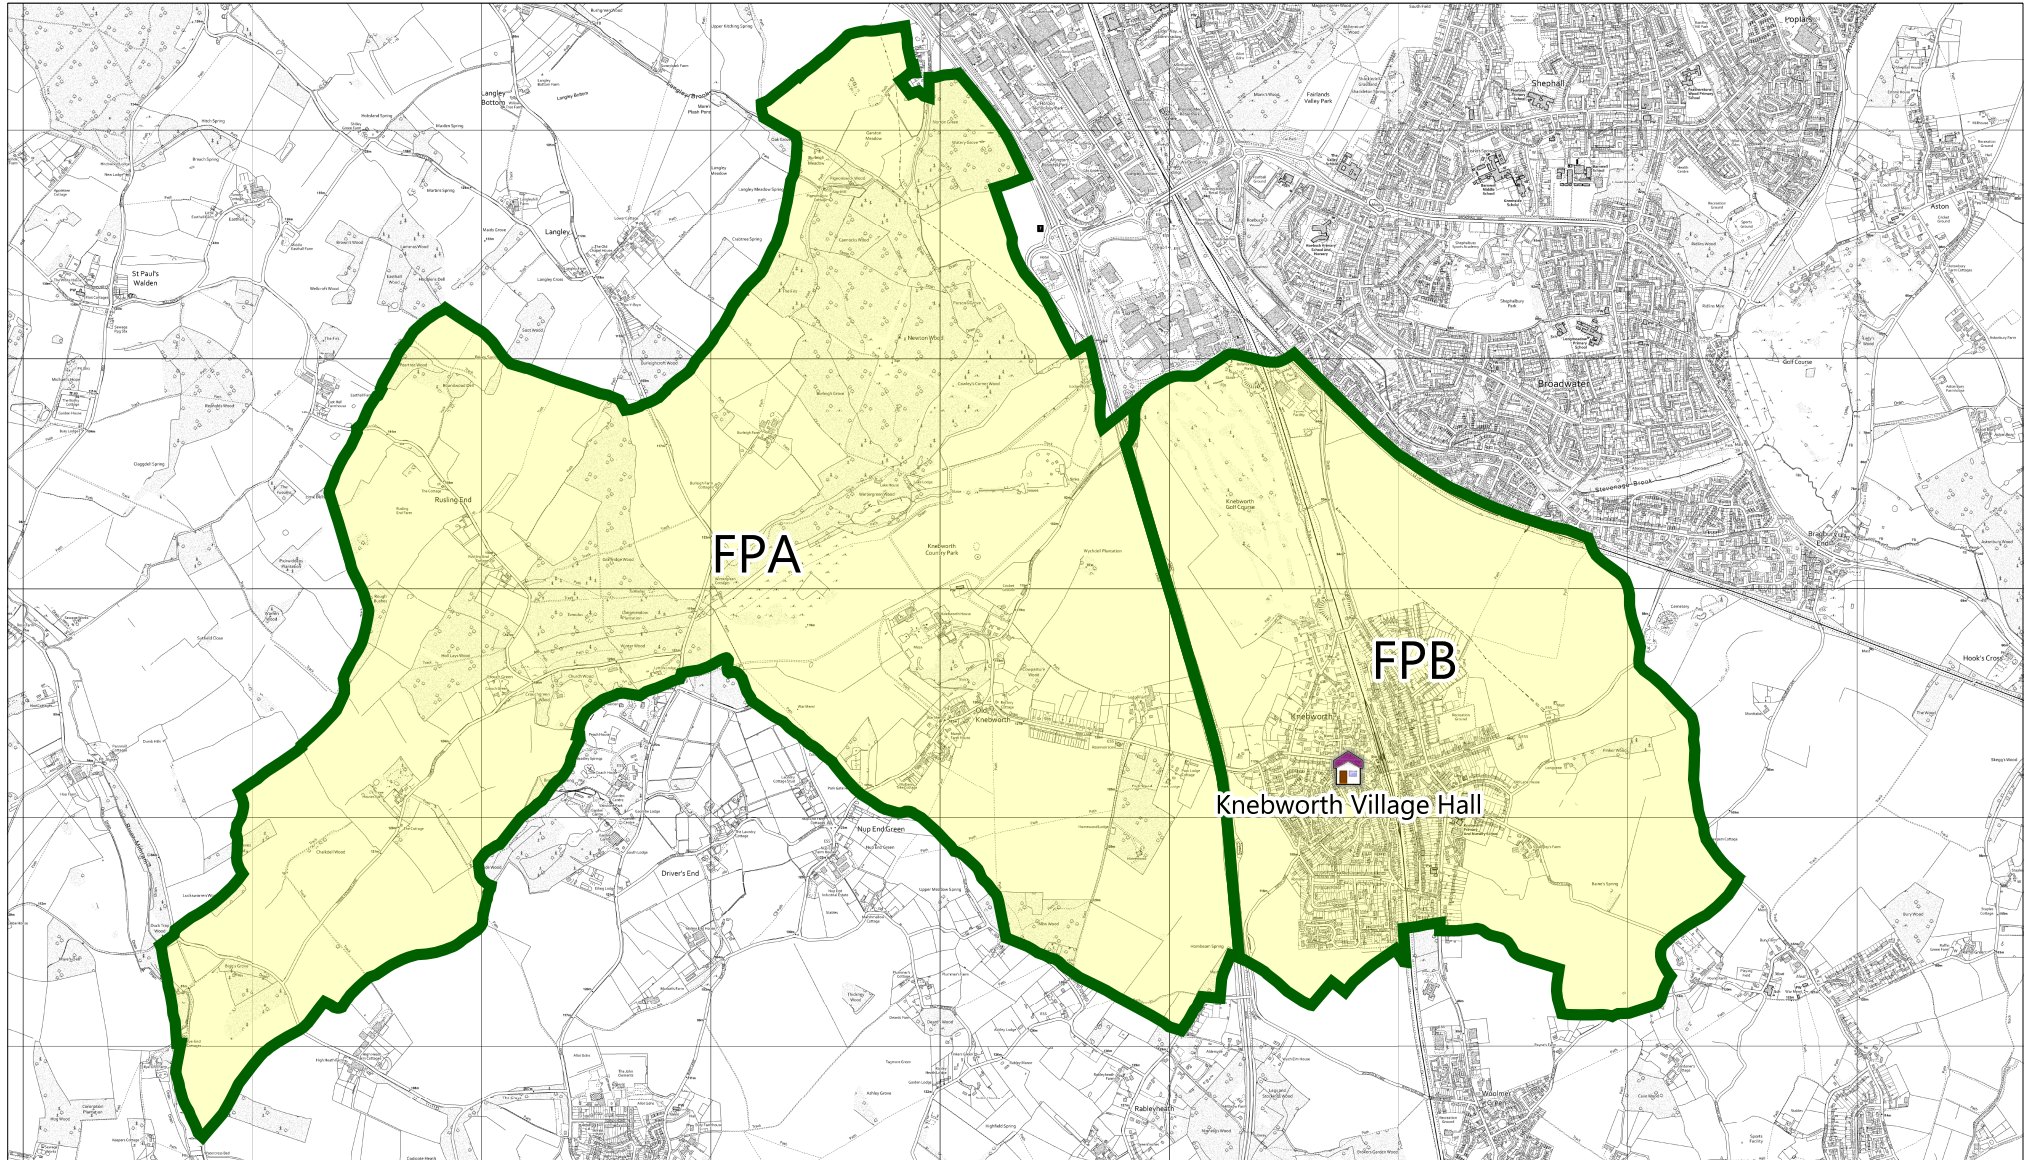

## NORTH HERTFORDSHIRE DISTRICT COUNCIL

Scale: 1:33000  
Date: 19:08:19

© Crown copyright and database rights 2019 Ordnance Survey 100018622